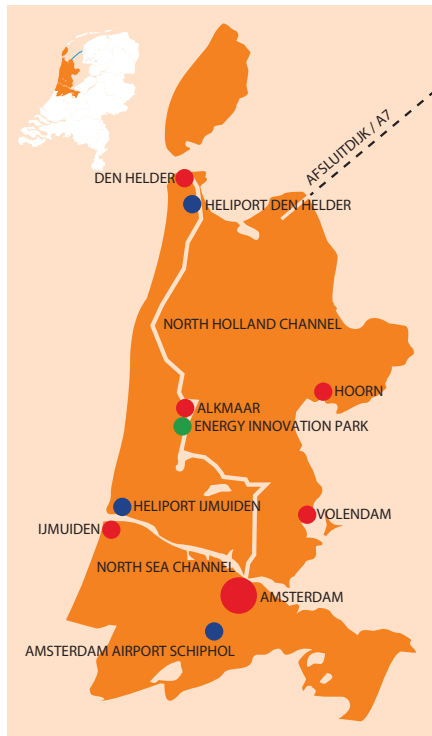

LOCATION FOR INNOVATION AND GROWTH

The ideal location of the Energy Innovation Park in North Holland is just one of the many features that make it such a complete package. The site is ideally situated on the A9 barely ten minutes from the historic center of Alkmaar, thirty minutes from Amsterdam, and between the ports of Amsterdam, IJmuiden and Den Helder.

PLEASANT LIVING AND WORKING CONDITIONS

In addition, Energy Innovation Park distinguishes itself with an excellent living and working atmosphere. Companies active in today's energy market and in the area of new energy forms are establishing themselves here surrounded by industry peers and in an area where all the facilities needed to optimize a business are at one's finger tips.

One of its pillars is its bringing together of innovative entrepreneurs and companies working in both the traditional, green and new energy-related sectors. The partners in this initiative have extensive experience in helping national and international companies to find suitable working

locations and this resonates well in the relationship management of this project.

EXCELLENT BUSINESS ATMOSPHERE

Based on reactions from the companies already established in Alkmaar, the excellent business atmosphere is clearly very highly valued. This rings true in the efficient way business is carried out with the community and the involvement of all those active in the acquisition process. Efficiency